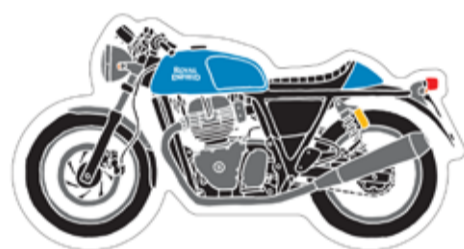

Fridge Magnet

FMGSS1801

Blue